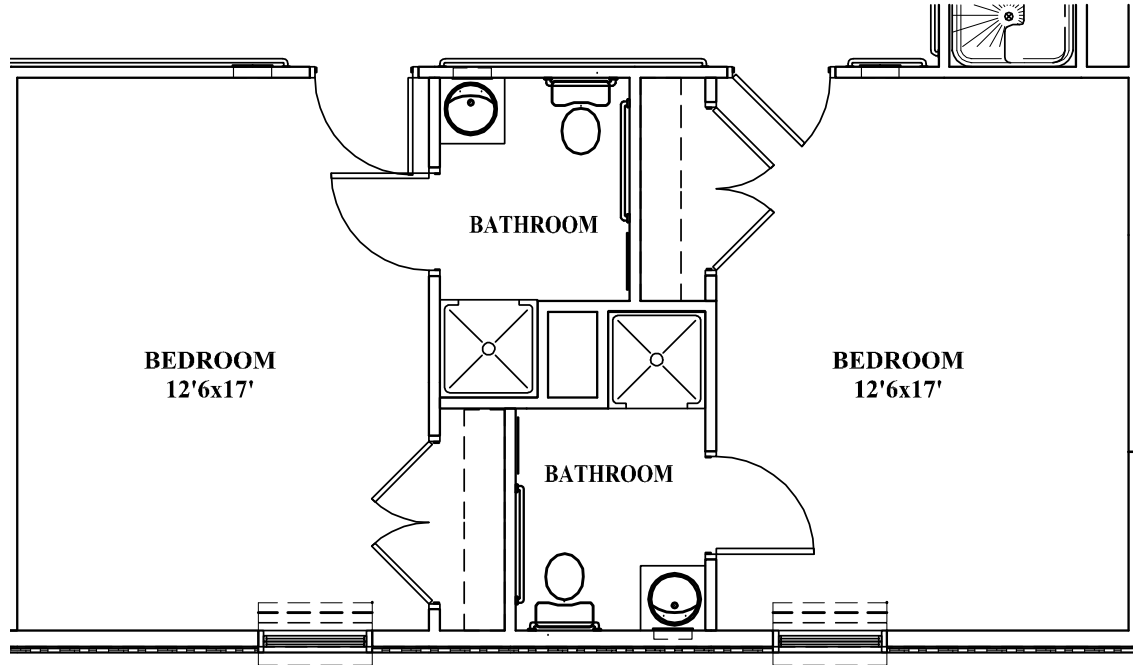

\* All dimensions are approximate

**One Room/  
One Bed Plan**  
287 sq. ft.

Monthly Rental Rate: \$ \_\_\_\_\_

**One Room/  
Two Bed Plan**  
436 sq. ft.

Monthly Rental Rate: \$ \_\_\_\_\_